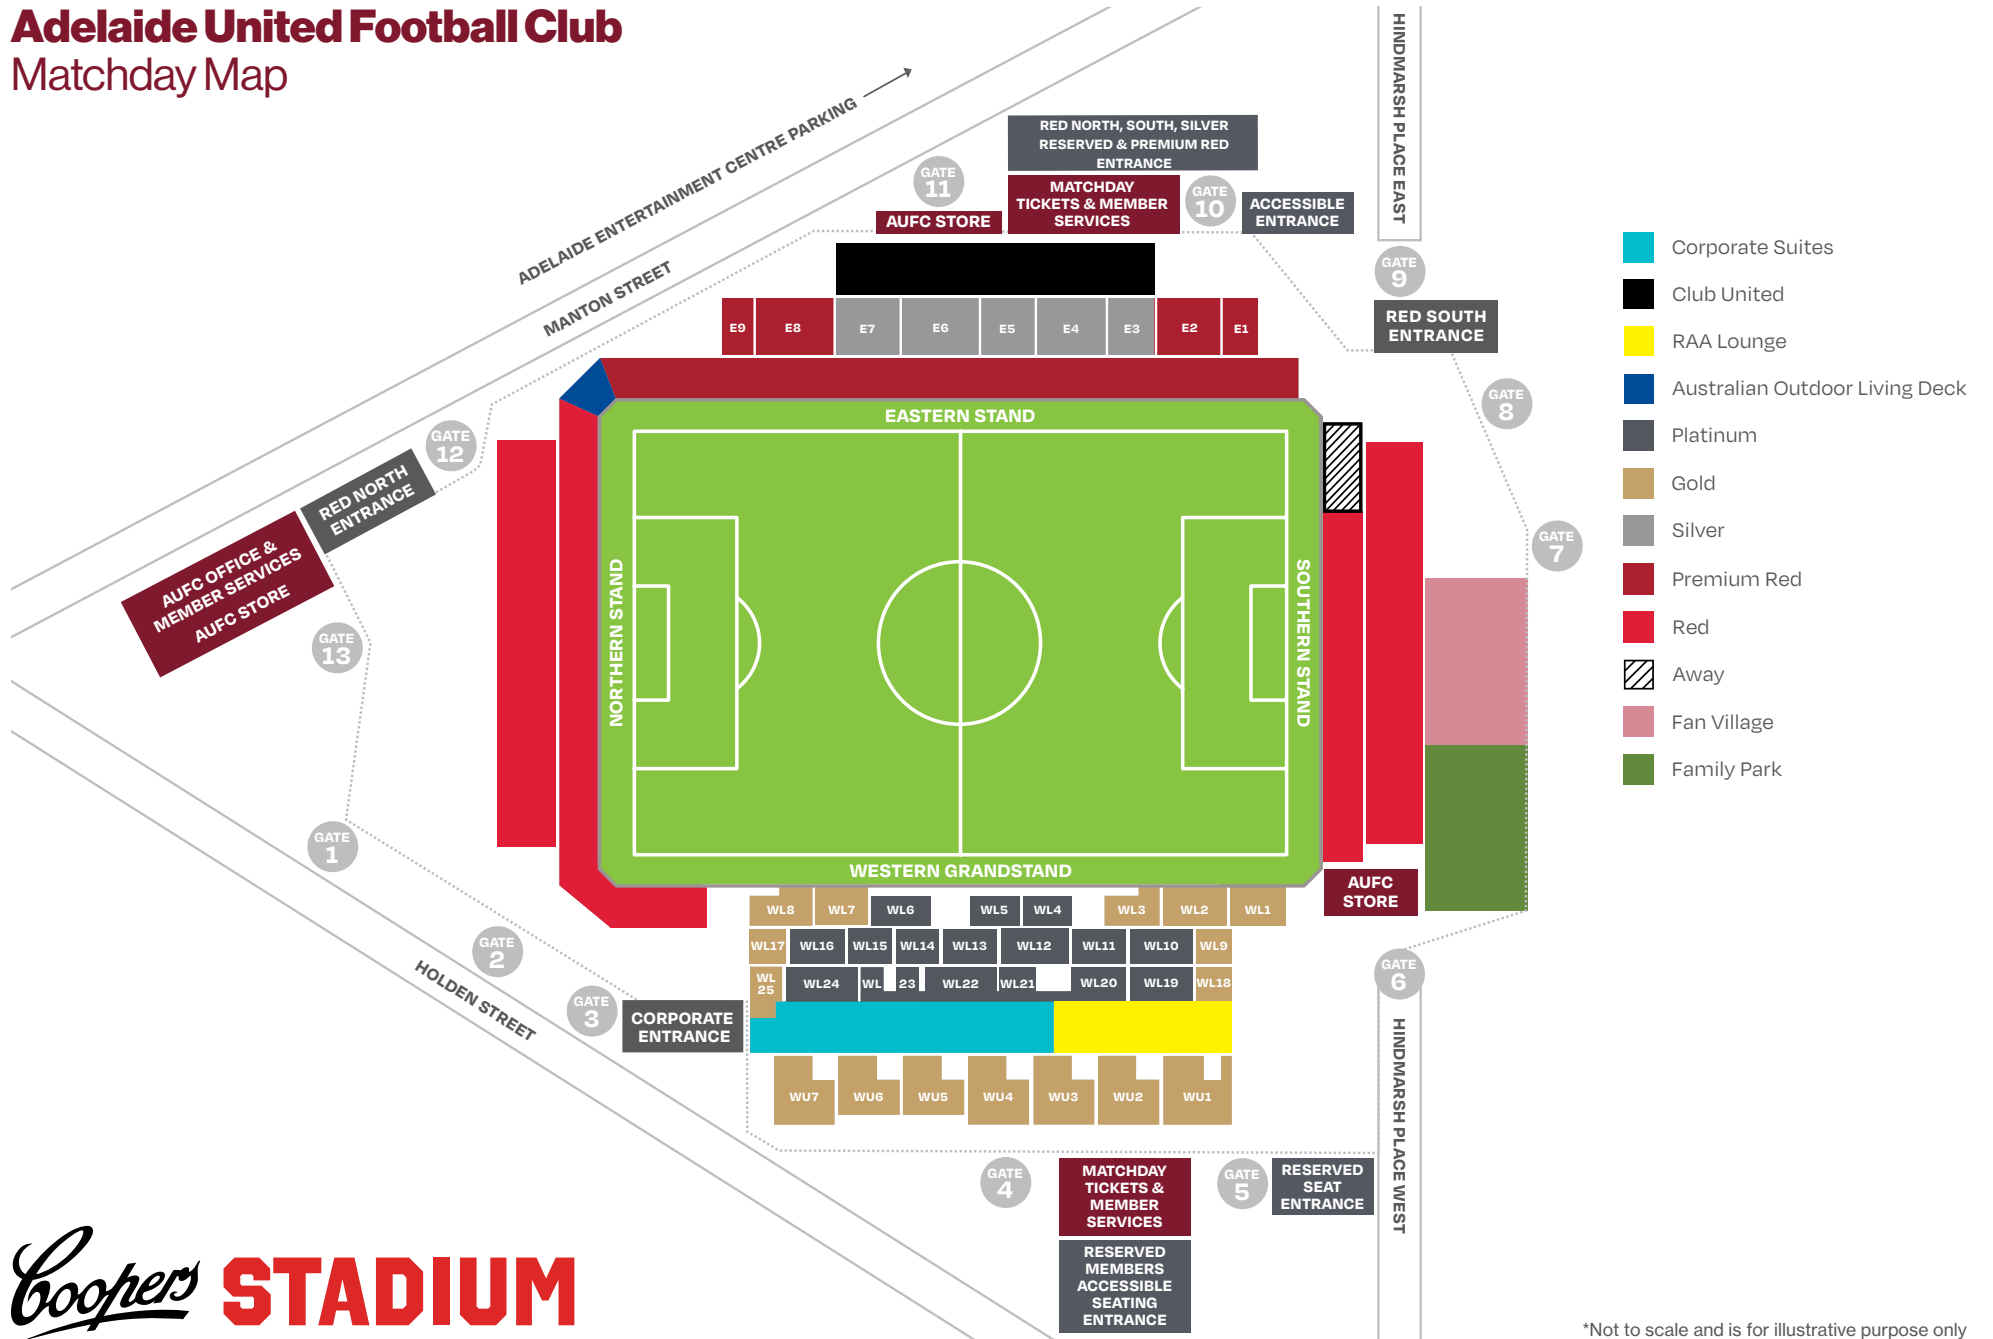

Adelaide United Football Club Matchday Map

Coopers STADIUM

*Not to scale and is for illustrative purpose only